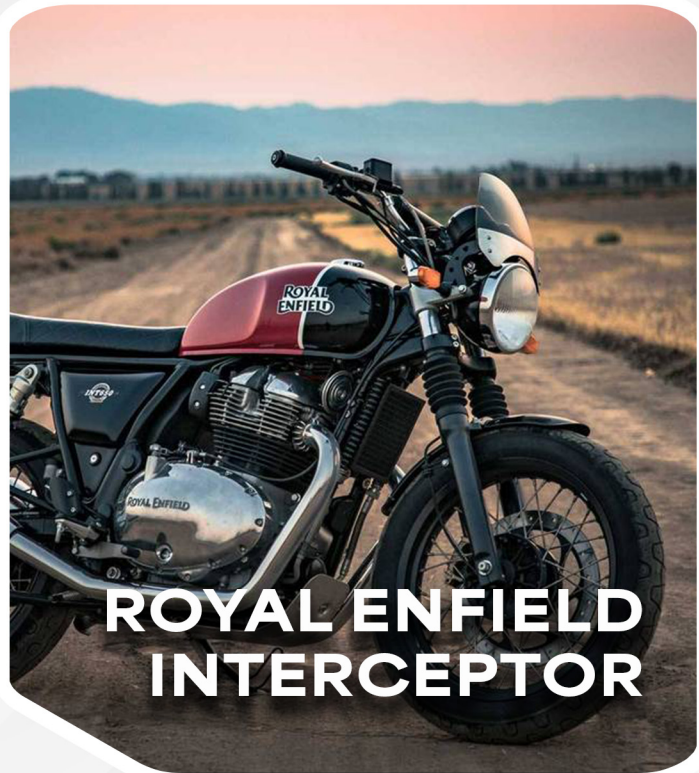

ROYAL ENFIELD INTERCEPTOR

ROYAL ENFIELD INTERCEPTOR