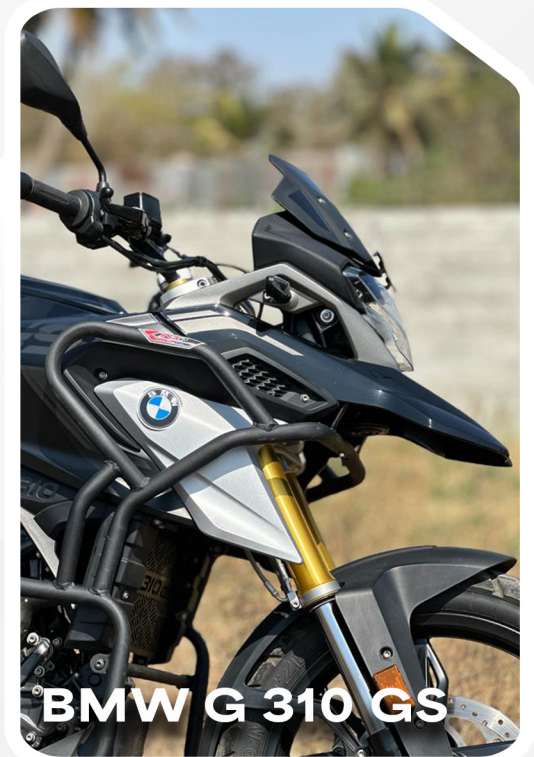

₹8000

BMW G 310 GS
Crash Guard

₹2100

BMW G 310 GS
Radiator Guard

BMW G 310 GS

BMW G 310 GS

₹7200

BMW G 310 GS
Crash Guard With
Slider

₹2100

BMW G 310 GS
Saddle Stay

₹1800

BMW G 310 GS
Side Stand Extender