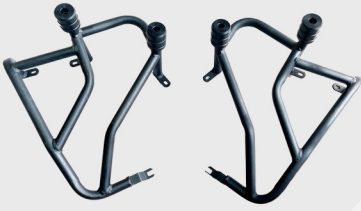

Interceptor Single Slider Crash Guard

₹4500

Interceptor Twin Slider Crash Guard

₹1300

Interceptor Single Crash Guard Black

₹1400

Interceptor Small Crash Guard Chrome

₹1600

# ROYAL ENFIELD INTERCEPTOR

ROYAL ENFIELD INTERCEPTOR

₹2000

Interceptor  
Saddle Stay

₹1600

Interceptor Back  
Carrier

₹2200

Interceptor  
Expedition Carrier

**INTERCEPTOR**

₹4500

Yezdi Adventure  
Cracker Crash Guard

₹3800

Yezdi Adventure  
Upper Crash Guard

₹3300

Yezdi Adventure  
Rooster Crash Guard

₹1000