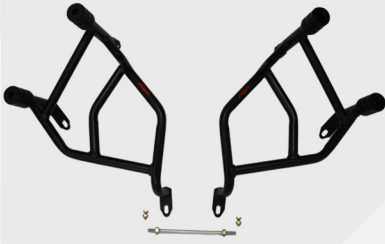

# METEOR / REBORN

₹4200

Meteor Exploder  
Crash Guard  
Twin Slider

₹3600

Meteor Wonder  
Crash Guard  
Single Slider

₹4400

Meteor Potentor  
Crash Guard  
Twin Slider

₹3300