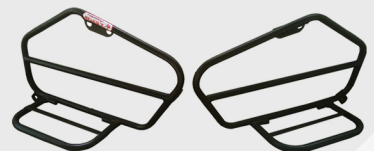

Himalayan  
Top Rack Plate

₹1200

Himalayan BS6  
GPS Mount

₹1600

Himalayan Off Road  
Crash Guard

₹2400

Himalayan Free Rider  
Saddle Stay

₹2100

# HIMALAYAN

₹4400

Scram 411 Twin Slider  
Crash Guard

₹3600

Scram 411 Piccolo Plus  
Crash Guard

₹1200

Scram 411 Small  
Crash Guard Black

₹2400