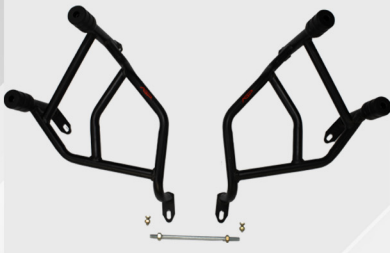

# HIMALAYAN

₹4400

Scram 411 Twin Slider  
Crash Guard

₹3600

Scram 411 Piccolo Plus  
Crash Guard

₹1200

Scram 411 Small  
Crash Guard Black

₹2400

Scram 411 Free Rider  
Saddle Stay

₹2100

Scram 411 Tourer  
Saddle Stay

**ROYAL ENFIELD  
SCRAM 411**

# SCRAM 411

₹4200

Hunter Exploder  
Crash Guard

₹4400

Hunter Potentor  
Twin Slider  
Crash Guard

₹3600

Hunter Wonder  
Single Slider  
Crash Guard

₹3300