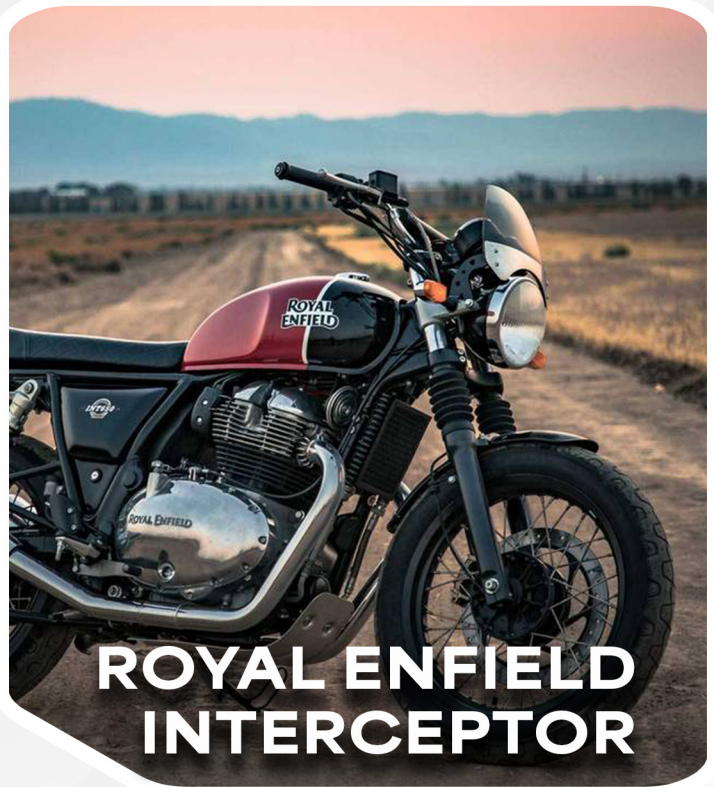

# ROYAL ENFIELD INTERCEPTOR

ROYAL ENFIELD INTERCEPTOR

₹2000

Interceptor  
Saddle Stay

₹1600

Interceptor Back  
Carrier

₹2200

Interceptor  
Expedition Carrier